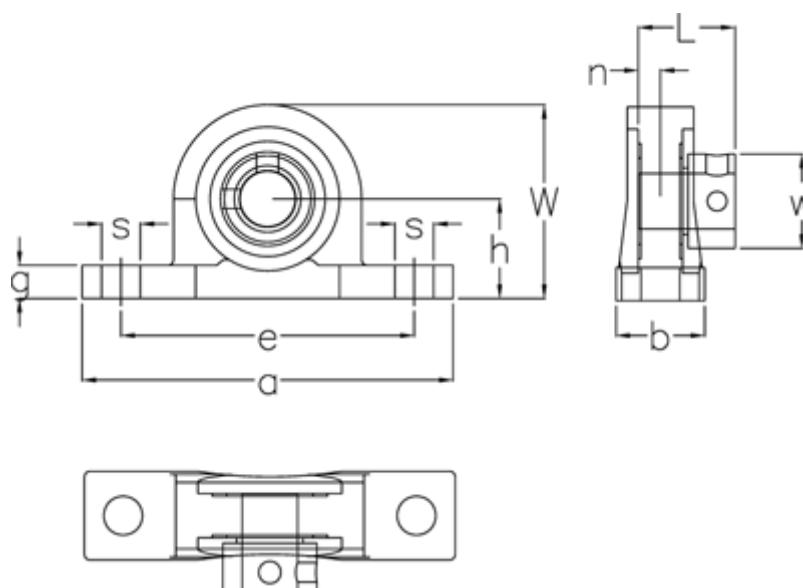

Data Sheet

Article number: 5425058005

Description: Pillow block UP005 LDK f/shaft dia.25 mm
Housing Alu, bearing steel, extra narrow

Measures

a	= 112	Housing	= P05-6
b	= 20	L	= 25.5
Bearing	= U005	Nominal drive	= 6
Bolt size	= M8	s	= 10
d	= 25	W	= 62
e	= 90	w	= 36
g	= 10	Weight	= 0.33
h	= 32		